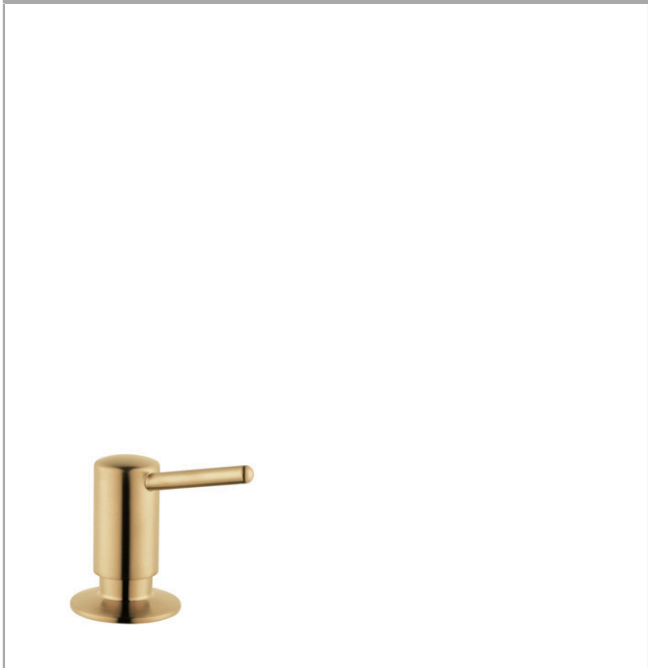

Soap Dispenser, Contemporary

Surface: **brushed gold optic** Part no. : **04539250**

Description

Features

- Durable metal construction
- Bottle capacity 16 oz
- 1 7/8" maximum counter depth

Item details

List Price \$ 116.00

Product image

Scale drawing